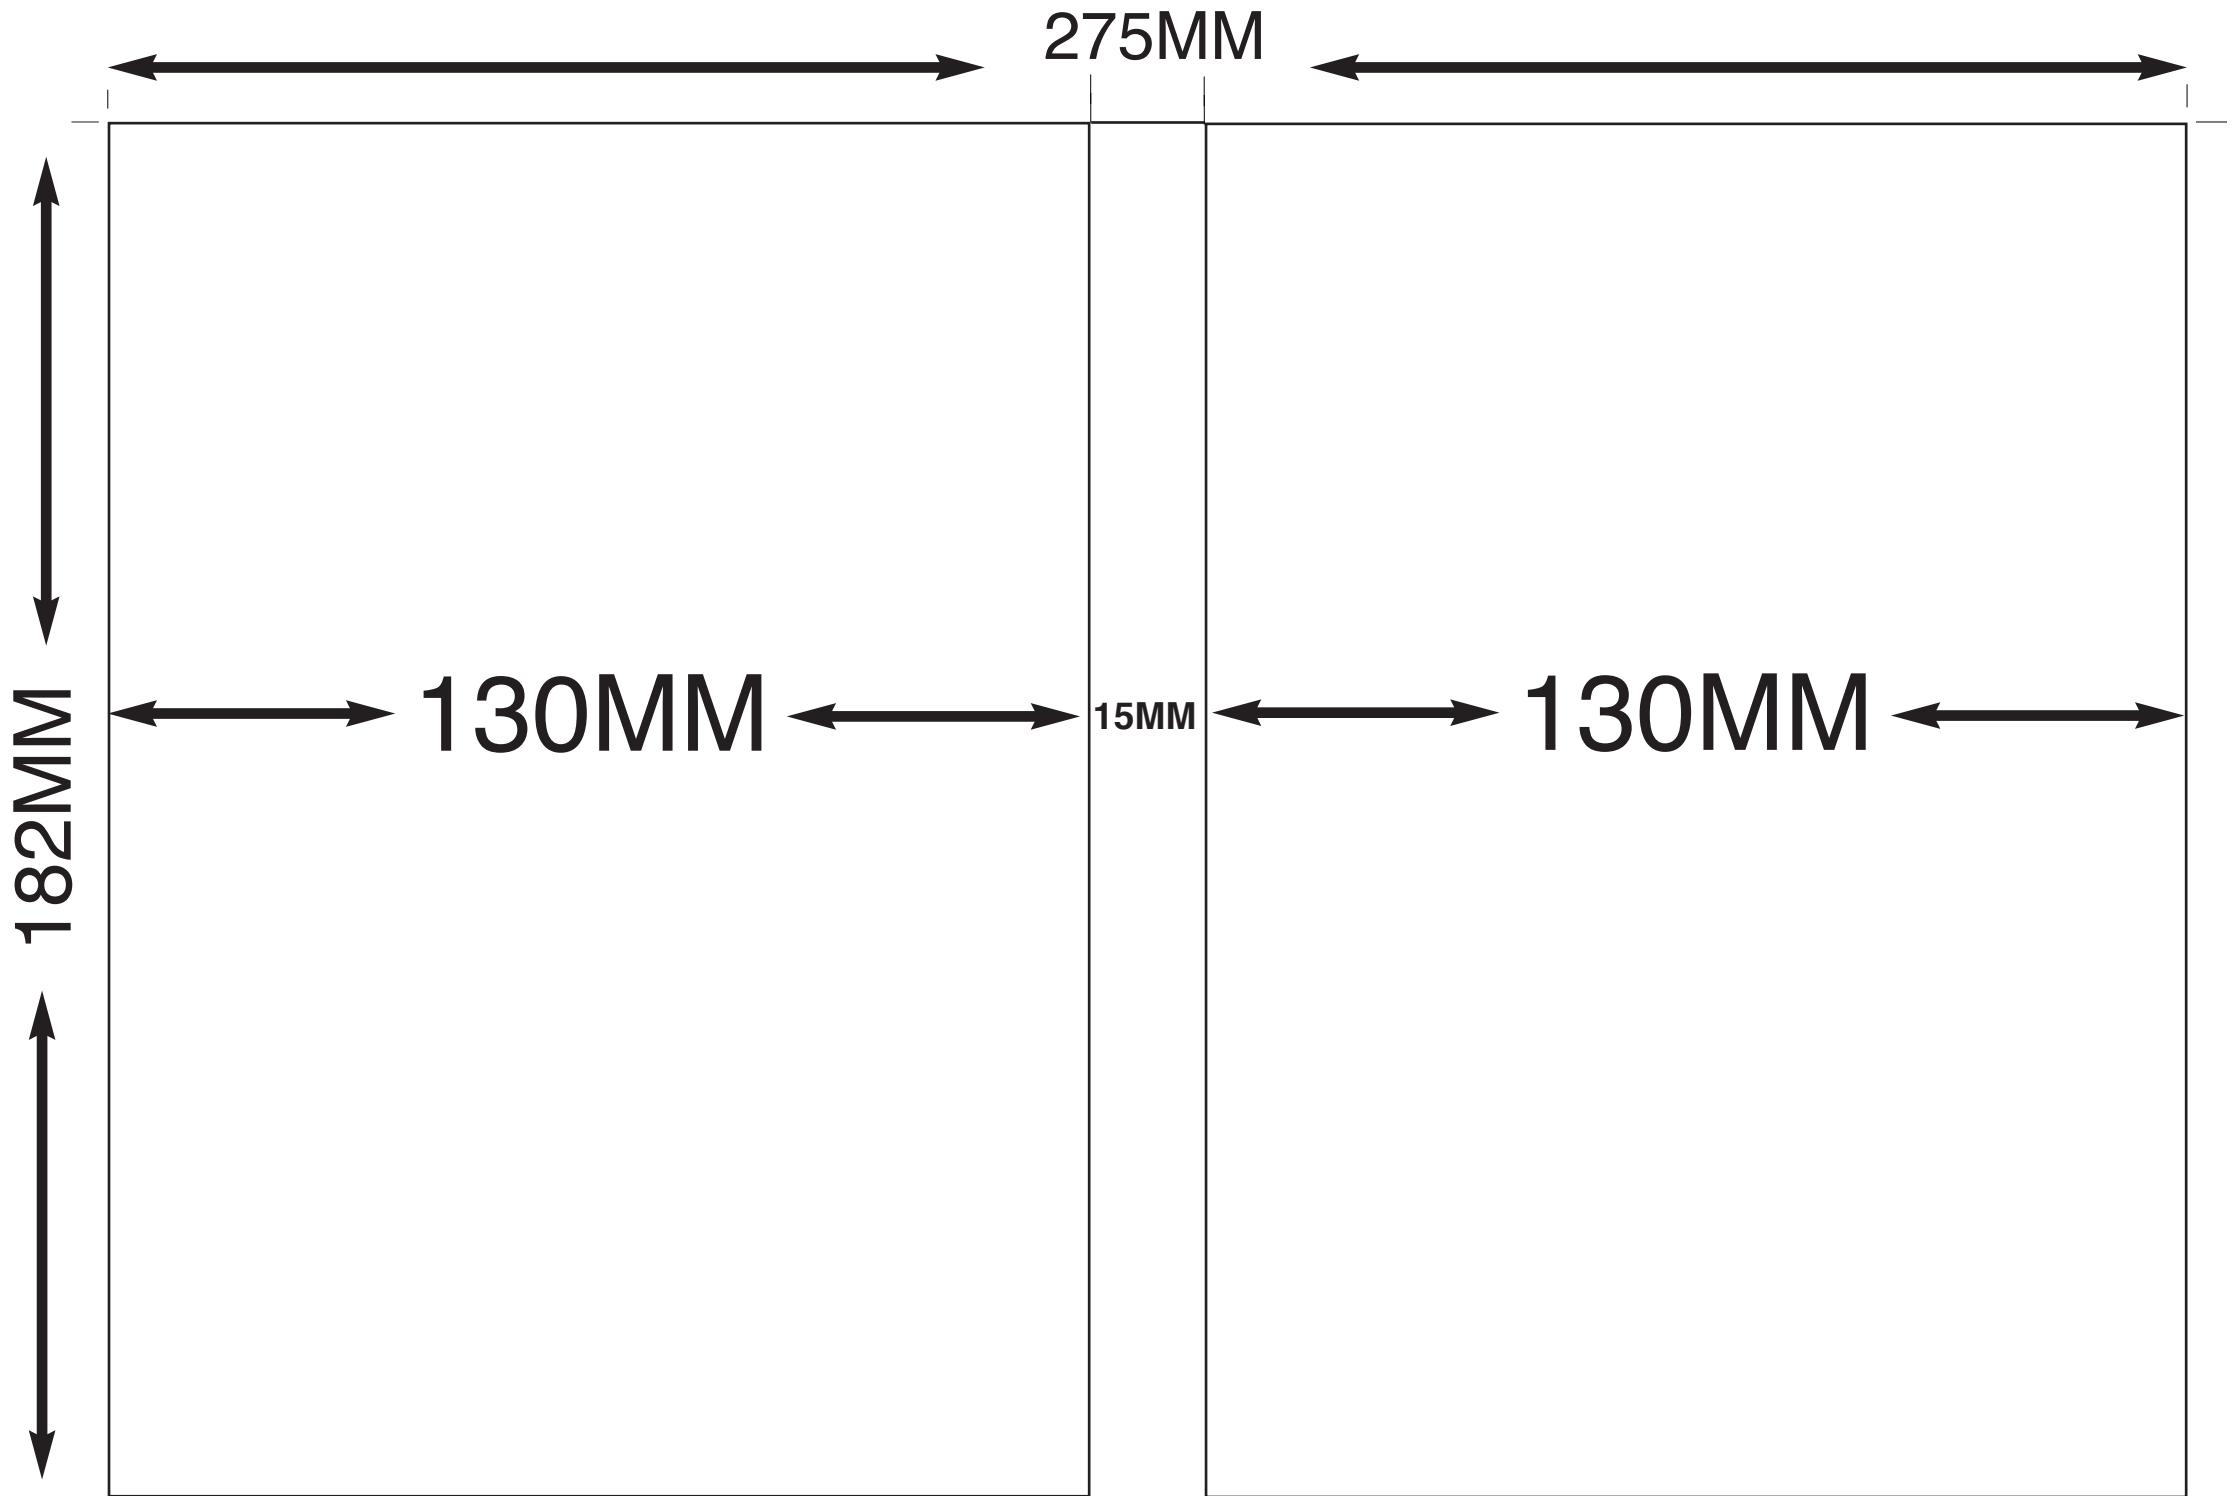

DVD Case Template

Please use template as separate layer so it may be removed Leave 1/8" Bleed

DVD CARD SPECIFICATIONS