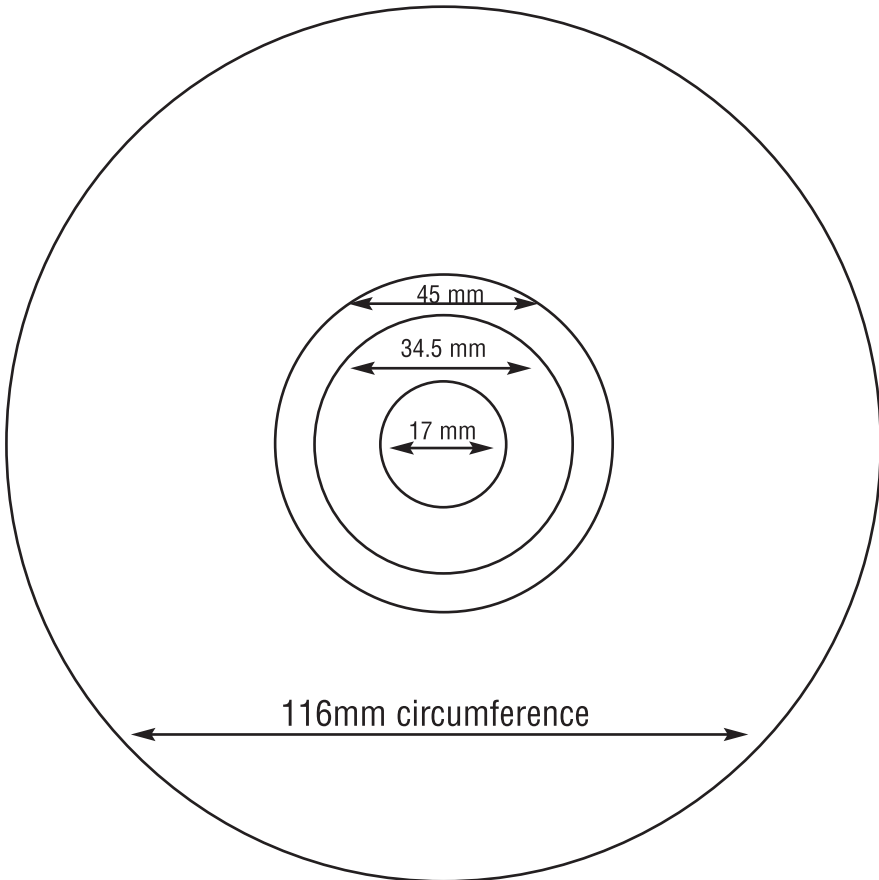

# CD/DVD Silkscreen Template

COLOR:  
TOTAL # OF COLORS:  
THIS SIDE TO SCREEN

Please save template as layer so it can be removed!

**3 white flood sizes:**  
**17 mm**  
**34.5 mm**  
**45 mm**